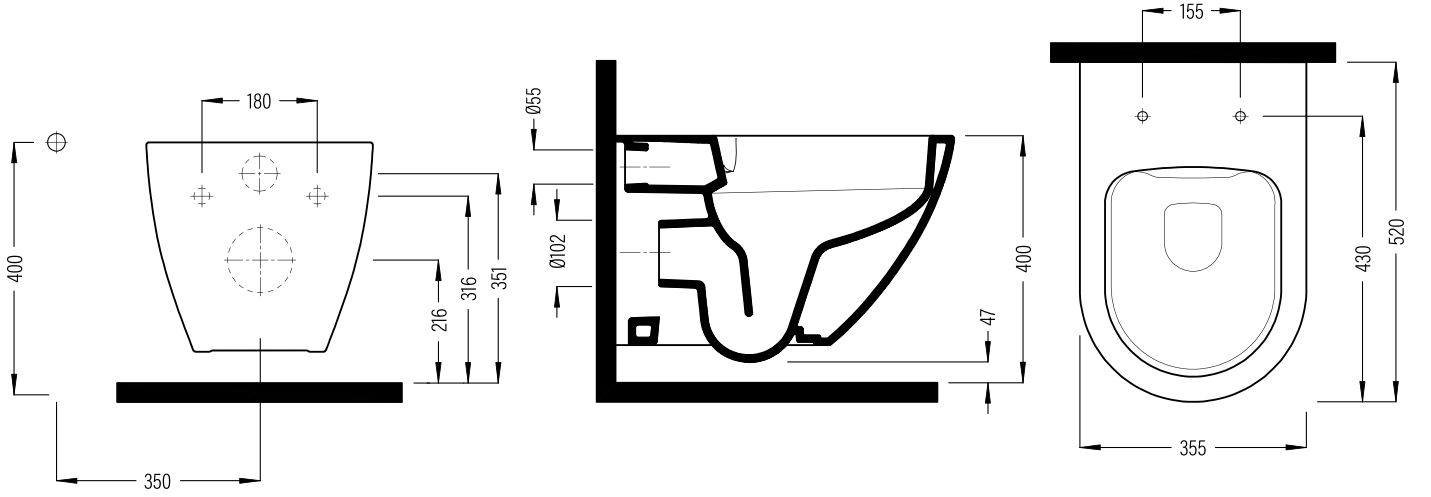

### Asma Klozet No-Rim Wall Hung WC Pan No-Rim

NCKA052N2VP1x

Vitreous China

The product dimensions specified on this page include the measurements determined by the standards. It is important and recommended to measure only on the product for installation. All dimensions are shown in mm and are not binding. BIEN reserves the right to make changes in the appearance and technical details of the product.